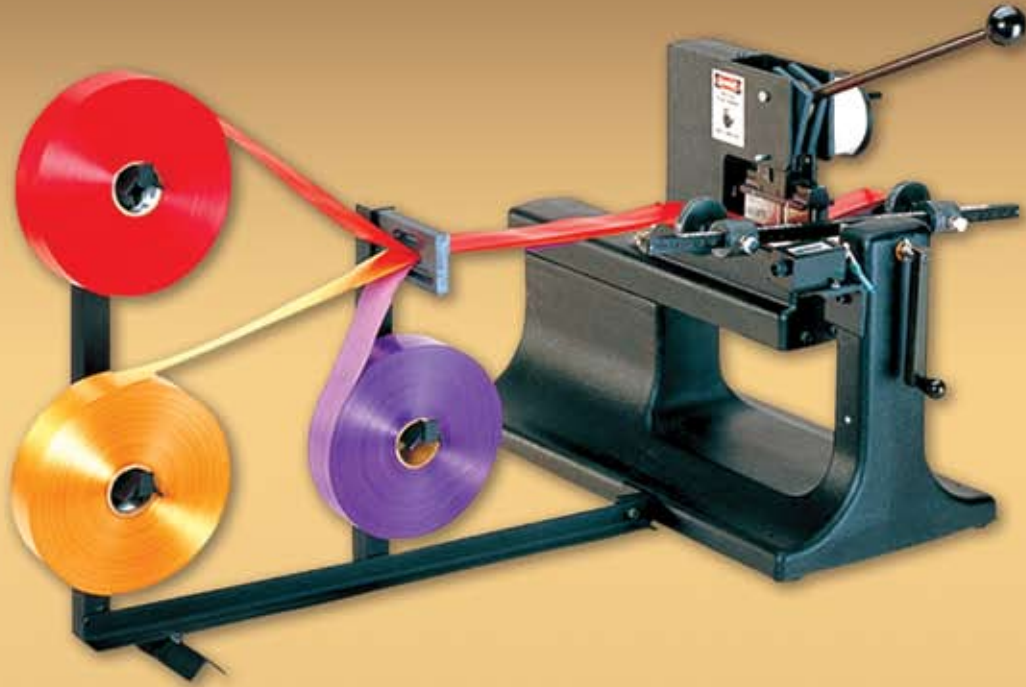

Add success to your business with the unlimited profit potential of the Qualatex MasterBow® System, which includes the Qualatex MasterBow Maker, marketing support materials, an instructional DVD, and the Qualatex MasterBow Ribbon Swatch Book. You can make consistent high-quality, picture-perfect bows in only three minutes with this system—plus you can design custom bows that will keep customers coming back.

To order, contact your Qualatex MasterBow distributor. To find a distributor, visit “How to Purchase” on MasterBow.com.

To place an order with Pioneer Party Group, contact your representative or call 1-800-386-4438 or 316-685-2266 outside the USA.

MasterBow.com